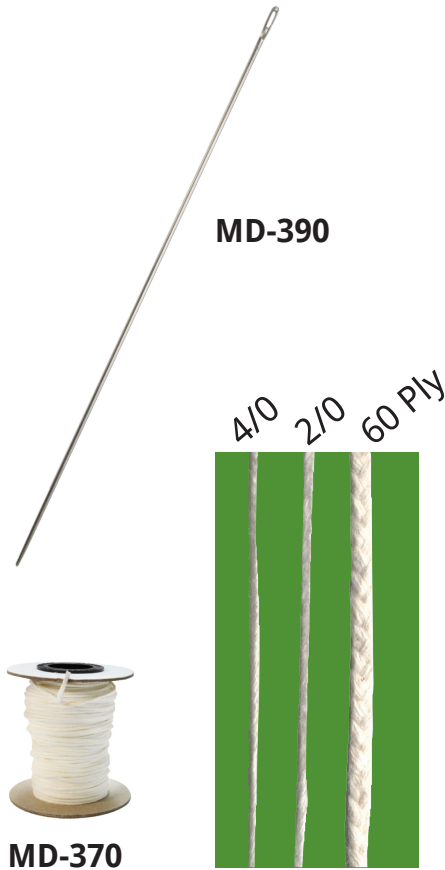

MD-330

MD-345

Tealight Cups

Polycarbonate plastic containers for making tealight candles. 1½" diameter x ¾" high.

MD-510 Clear Tealight Cups - Pack of 25 \$5.50

MD-510

Wicking Needle

Our wicking needle is perfect for use even those taper molds!

MD-390 Wicking Needle **\$5.95**

Ready-Made Wicking

Ready-made wicks with a wick holder tab for use in your container or floating candles.

MD-501 1½" (3.81 cm) Wick 50 pk....**\$7.95**

MD-502 5" (12.7 cm) Wick 5 pk.....**\$2.95**

MD-503 5" (12.7 cm) Wick 50 pk**\$8.95**

Wick Holder Tabs

MD-450 Round Wick Holder Tabs 50 pk .. **\$2.95**
Works with 2/0 and 4/0 wick.

Cotton Wicking		
Item #	Description	Price
MD-354	4/0 Wicking 30 Ft (9.14 m)	\$ 2.95
MD-355	4/0 Wicking 100 Ft (30.48 m)	\$ 4.95
MD-356	4/0 Wicking 250 Ft (76.20 m)	\$ 7.95
MD-358	60 Ply Wicking 30 Ft (9.14 m)	\$ 2.95
MD-360	60 Ply Wicking 100 Ft (30.48 m)	\$ 5.95
MD-365	60 Ply Wicking 250 Ft (76.20 m)	\$10.95
MD-368	2/0 Wicking 30 Ft (9.14 m)	\$ 2.95
MD-370	2/0 Wicking 100 Ft (30.48 m)	\$ 4.95
MD-375	2/0 Wicking 250 Ft (76.20 m)	\$ 7.95
MD-380	2/0 Wicking 500 Ft (152.40 m)	\$11.95