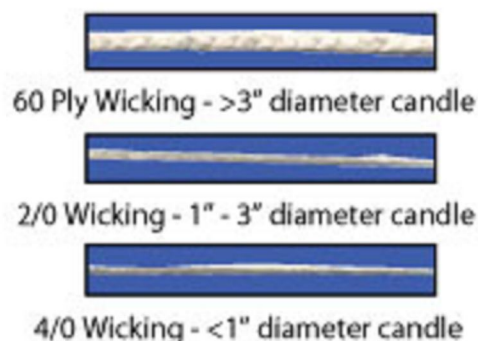

PM-240
5 1/4" x 2"

PM-220
4 1/4" X 3"

Simpson's Bee Supply 740-599-7914

Candle Making Supplies

Metal Taper Candle Molds			
Item #	Description	Price	Wick
MD-330	2 Tube Candle Mold 10 1/2"	\$25.95	2/0
MD-335	4 Tube Candle Mold 10 1/2"	\$31.95	2/0
MD-340	6 Tube Candle Mold 10 1/2"	\$35.95	2/0
MD-345	8 Tube Candle Mold 10 1/2"	\$40.95	2/0

Cotton Wicking		
Item #	Description	Price
MD-354	4/0 Wicking 30 Ft	\$ 2.25
MD-355	4/0 Wicking 100 Ft	\$ 3.25
MD-356	4/0 Wicking 250 Ft	\$ 6.50
MD-358	60 Ply Wicking 30 Ft	\$ 2.25
MD-360	60 Ply Wicking 100 Ft	\$ 4.85
MD-365	60 Ply Wicking 250 Ft	\$ 9.70
MD-367	60 Ply Wicking 500 Ft	\$15.45
MD-368	2/0 Wicking 30 Ft	\$ 2.25
MD-370	2/0 Wicking 100 Ft	\$ 3.40
MD-375	2/0 Wicking 250 Ft	\$ 6.80
MD-380	2/0 Wicking 500 Ft	\$10.95