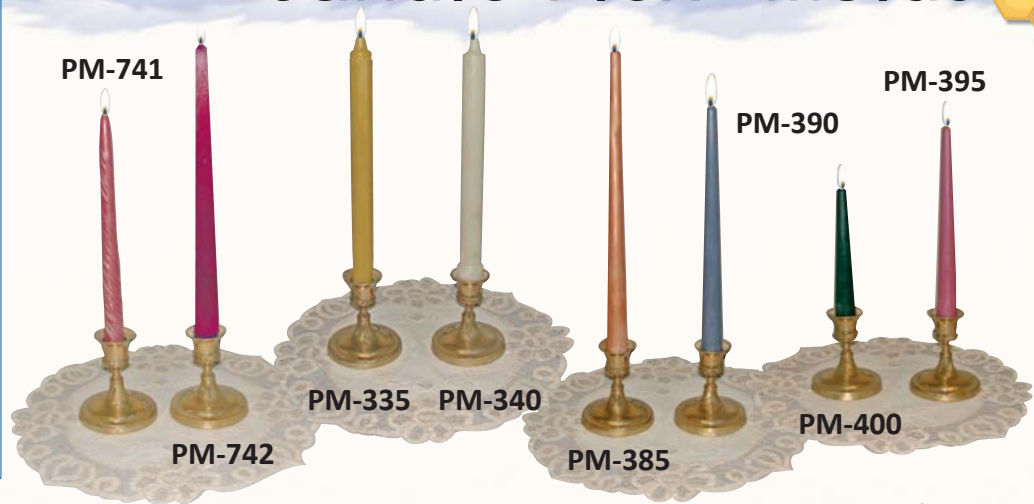

# Candle Flex® Molds

Candle Flex® Molds are made from a durable rubber material that will give you finely detailed candles every time! Candles release quickly and easily!

Exquisite Detail!

Whether you are a professional candle maker or just trying it for the first time, you will love our easy to use Candle Flex® Molds. Our durable, flexible molds will last for hundreds of pourings giving you beautiful candles and ornaments time after time.

## Candle Flex® Molds

Item #	Description	Price	Wick	Size	Beeswax Used
PM-190	Spirals Sm Set Of 3	\$22.95	4/0	3/8" x 4" .95 cm x 10.16 cm	2.4 oz 68.03g
PM-285	Egg Carved	\$26.25	2/0	4 1/4" x 3" 10.79 cm x 7.62 cm	7.68 oz 217.72g
PM-335	10" (25.40 cm) Octagon Taper	\$25.95	2/0	3/4" x 10" 1.91 cm x 25.40 cm	2.4 oz 68.03g
PM-340	10" (25.40 cm) Colonial Taper	\$25.95	2/0	3/4" x 10" 1.91 cm x 25.40 cm	2.7 oz 76.54g
PM-385	12" (30.48 cm) Taper	\$28.95	2/0	3/4" x 12" 1.91 cm x 30.48 cm	2.1 oz 59.53g
PM-390	10" (25.40 cm) Taper	\$26.95	2/0	3/4" x 10" 1.91 cm x 25.40 cm	1.8 oz 51.03g
PM-395	8" (20.32 cm) Taper	\$18.95	2/0	3/4" x 8" 1.91 cm x 20.32 cm	1.4 oz 39.69g
PM-400	6" (15.24 cm) Taper	\$17.95	2/0	5/8" x 6" 1.59 cm x 15.24 cm	1.1 oz 31.18g
PM-741	8 1/2" (21.59 cm) Textured Spiral	\$22.95	2/0	5/8" x 8 1/2" 1.59 cm x 21.59 cm	1.3 oz 36.85g
PM-742	10 1/2" (26.67 cm) Obelisk Taper	\$26.95	2/0	3/4" x 10 1/2" 1.91 cm x 26.67 cm	2.7 oz 76.54g
PM-747	Small Egg	\$16.95	2/0	2 1/2" x 1 1/2" 6.35 cm x 3.81 cm	1.6 oz 45.35g
PM-804	Emergency Taper	\$22.95	2/0	1 3/4" x 6 1/2" 4.44 cm x 16.51 cm	8.0 oz 226.79g
PM-860	7 1/2" (19.05 cm) Spiral Taper	\$23.95	2/0	7 1/2" x 3/4" 1.91 cm x 19.05 cm	1.4 oz 39.69g