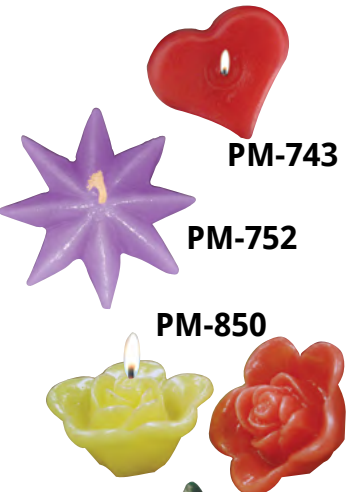

Candle Flex® Molds

Candle Flex® Molds					
Item #	Description	Price	Wick	Size	Beeswax Used
PM-155	Santa-Back Bag	\$22.95	4/0	5¼" x 3" 13.33 cm x 7.62 cm	2.8 oz 79.37 g
PM-165	Victorian Santa	\$38.95	4/0	6½" x 2" 16.51 cm x 5.08 cm	4.8 oz 136.07 g
PM-179	Spruce Trees - Set of 2	\$39.95	2/0	-	8.0 oz 226.79 g
PM-180	Small Spruce Tree	\$23.95	2/0	3½" x 2¾" 8.89 cm x 6.98 cm	3.0 oz 85.4 g
PM-181	Large Spruce Tree	\$25.95	2/0	4" x 3½" 10.16 cm x 8.89 cm	5.0 oz 141.74 g
PM-200	Angels - Set of 6	\$19.95		-	-
PM-300	3¾" (9.52 cm) Christmas Tree	\$22.95	2/0	3¾" x 2" 9.52 cm x 5.08 cm	2.0 oz 56.69 g
PM-301	5" (12.7 cm) Christmas Tree	\$31.95	2/0	5" x 2½" 12.7 cm x 6.35 cm	4.0 oz 113.39 g
PM-302	6½" (16.51 cm) Christmas Tree	\$36.95	2/0	6½" x 3" 16.51 cm x 7.62 cm	8.0 oz 226.79 g
PM-305	Christmas Tree - Set of 3	\$79.95	2/0	-	15.0 oz 425.23 g
PM-958	Stack O' Snowmen	\$18.95	2/0	4⅝" x 1½" 11.75 cm x 3.81 cm	2.8 oz 78.1 g
PM-959	Large Snowman	\$19.95	2/0	3⅝" x 3⅛" 9.21 cm x 7.94 cm	3.0 oz 85.4 g
PM-961	Wedding Cake	\$24.95		3½" x 3½" 8.89 cm x 8.89 cm	7.04 oz 199.58 g
PM-965	Old Man Winter	\$24.95	2/0	3¼" x 1¾" 8.25 cm x 4.44 cm	3.52 oz 99.79 g

Candle Flex® Molds

Candle Flex® Molds					
Item #	Description	Price	Wick	Size	Beeswax Used
PM-201	Praying Angel	\$19.95	2/0	2¾" x 2" 6.98 cm x 5.08 cm	1.20 oz 34.01 g
PM-235	Angel	\$29.25	2/0	4" x 3¼" 10.16 cm x 8.25 cm	2.24 oz 63.50 g
PM-935	Large Rose	\$36.95	60	4½" x 2⅞" 11.43 cm x 7.30 cm	9.4 oz 266.48 g
PM-964	Winter Angel	\$31.95	2/0	4½" x 2¾" 11.43 cm x 6.98 cm	3.36 oz 95.25 g