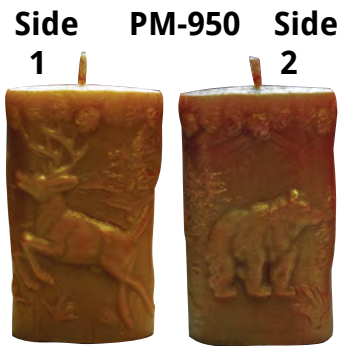

Candle Flex® Molds

PM-809

Candle Flex® Molds					
Item #	Description	Price	Wick	Size	Beeswax Used
PM-216	Dragon	$29.95	60	4½" x 3½" 11.43 cm x 8.89 cm	5.6 oz 158.75 g
PM-809	Howling Wolf	$33.95	4/0	3" x 5" 7.62 cm x 12.7 cm	4.5 oz 127.57 g
PM-826	Beaded Pillow Box	$20.95	2/0	2" x 1¾" 5.08 cm x 4.45 cm	4.1 oz 116.23 g
PM-960	North Country Totem	$35.95	2/0	6¾" x 2¼" 17.14 cm x 6.35 cm	8.64 oz 244.94 g
PM-963	Large Frog	$38.95	60	2½" x 3¾" 6.35 x 9.52	8.64 oz 244.94 g

PM-216

Candle Flex® Molds					
Item #	Description	Price	Wick	Size	Beeswax Used
PM-343	Frog	$21.95	60	3½" x 2¾" 8.89 cm x 6.99 cm	4.7 oz 133.24 g
PM-792	Moose	$17.95	4/0	2½" x 1¼" 6.35 cm x 3.18 cm	2.0 oz 56.69 g
PM-793	Woodland Bear	$17.95	4/0	2⅛" x 1¾" 5.40 cm x 4.45 cm	2.0 oz 56.69 g
PM-950	Wilderness Pillar	$27.95	60	3" x 5" 7.62 cm x 12.7 cm	14.4 oz 408.23 g
PM-956	Owl	$15.95	2/0	3¼" x 2¾" 8.26 cm x 6.99 cm	2.86 oz 81.2 g
PM-957	Hedgehog	$15.95	2/0	2½" x 1¾" 6.35 cm x 4.45 cm	2.25 oz 63.9 g